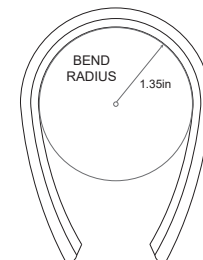

### NEON SPECIFICATIONS

<b>Working mode</b>	Constant Voltage Technology
<b>Max Mods (Series)</b>	Full 60W load
<b>Viewing Angle</b>	240°
<b>CRI</b>	>70
<b>Operating Temp</b>	-20°C to +45°C
<b>NEON Dimension</b>	0.39"W x 0.7"H
<b>Optical Structure</b>	Eco-friendly flexible LED PVC tube with UV stabilizers.

<b>Packaging</b>	20Ft/Tray, 5Trays/Case
<b>Protection Grade</b>	IP65 wet-Location
<b>Certifications</b>	UL and cUL Recognized
<b>Warranty</b>	3 Year

**Vivid, uniform Neon-like lighting without dark spots or gaps in the tube.**

### NEON DIMENSIONS