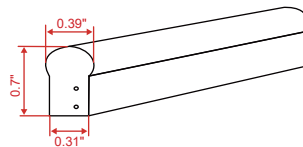

NEON DIMENSIONS