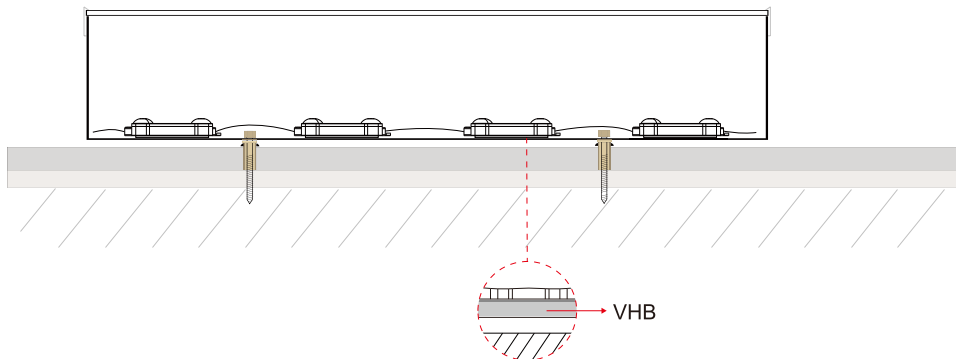

**CHANNEL LETTER
LIGHTING
INSTALLATION GUIDE**
Little Giant

T 973 575 2600 F 973 575 2603
1829 Underwood Blvd, Unit 5, Delran Twp, NJ 08075
www.g2glighting.com

CHANNEL LETTER LED LIGHTING

INSTALLATION GUIDE

INSTALLATION INSTRUCTIONS

Install length of product in letters by fastening mounting clips with VHB tape(supplied) of mechanically through holes in the clip, or both. Add silicone for additional security if desired (see Figure 2)

Wiring and installation diagram

CHANNEL LETTER LED LIGHTING

INSTALLATION GUIDE

POWER SUPPLY LOADS

LED Module	PCS / FT (60W)
Little Giant	83/41

WIRING DIAGRAM