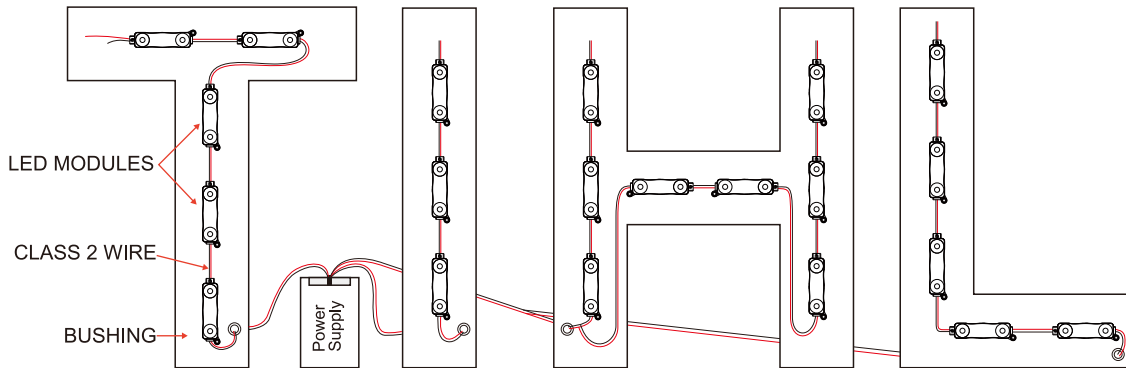

**CHANNEL LETTER
LIGHTING
INSTALLATION GUIDE**
Little Giant

T 973 575 2600 F 973 575 2603
1829 Underwood Blvd, Unit 5, Delran Twp, NJ 08075
www.g2glighting.com

CHANNEL LETTER LED LIGHTING

INSTALLATION GUIDE

INSTALLATION INSTRUCTIONS

Install length of product in letters by fastening mounting clips with VHB tape(supplied) of mechanically through holes in the clip, or both. Add silicone for additional security if desired (see Figure 2)

Wiring and installation diagram

CHANNEL LETTER LED LIGHTING

INSTALLATION GUIDE

POWER SUPPLY LOADS

LED Module	PCS / FT (60W)
Little Giant	83/41

WIRING DIAGRAM